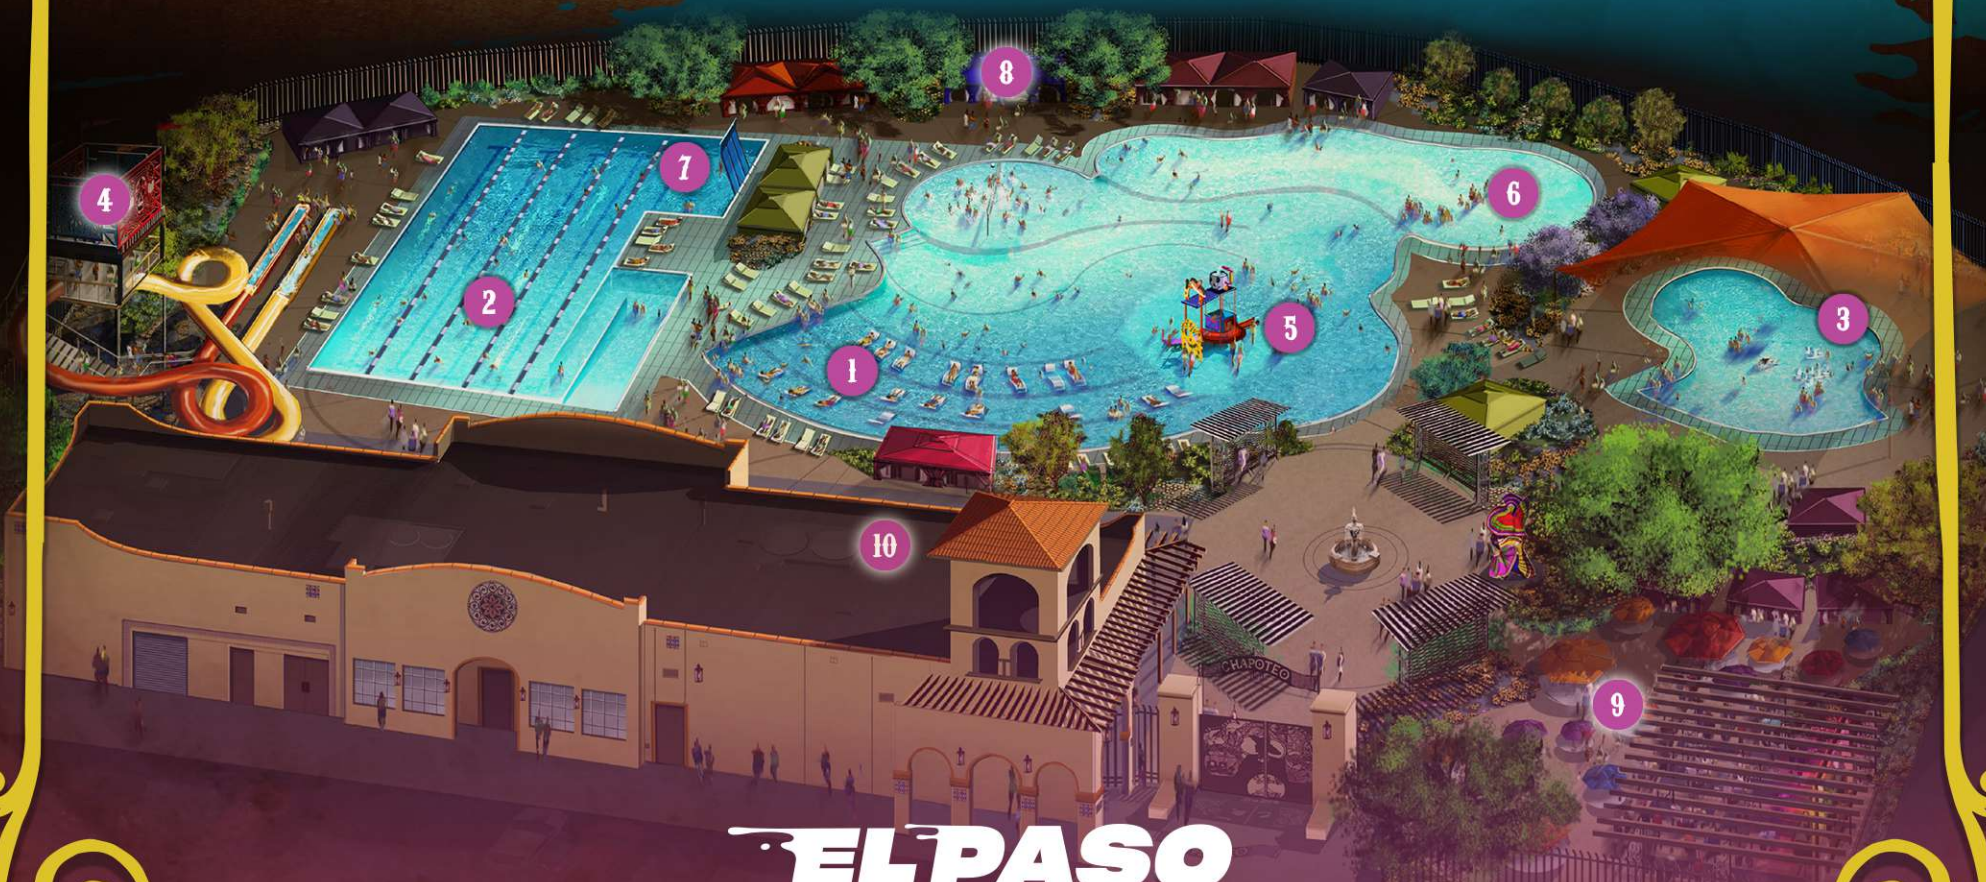

# CHAPOTEO

WATER PARK

- 1 CHALUPA SPRINGS \* LEISURE POOL
- 2 LAGO AZUL \* LAP POOL
- 3 LAGARTO LAGOON \* KIDDIE POOL
- 4 CALAVERA PLUNGE \* SLIDES
- 5 SIRENITA REEF \* KIDS WATER PLAYGROUND
- 6 RIO SERENO \* CURRENT CHANNEL
- 7 EL VALIENTE \* CLIMBING WALL
- 8 LAS CASITAS \* CABANAS
- 9 MARIGOLD PLAZA \* PATIO/EVENT SPACE
- 10 LA OLLA \* FOOD/CONCESSIONS

CONCEPTUAL RENDERING

**EL PASO**  
**WATER PARKS**